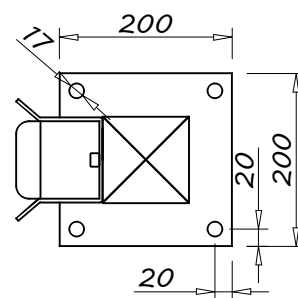

AUTOPORTANT A100 POTEAUX: RECEPTION | GUIDAGE

SECTION DES POTEAUX = 100x100x2

POTEAU DE
RECEPTION

POTEAU DE
GUIDAGE

POTELET DE
RECEPTION

DIM FEUILLE A4
Scale VARIES