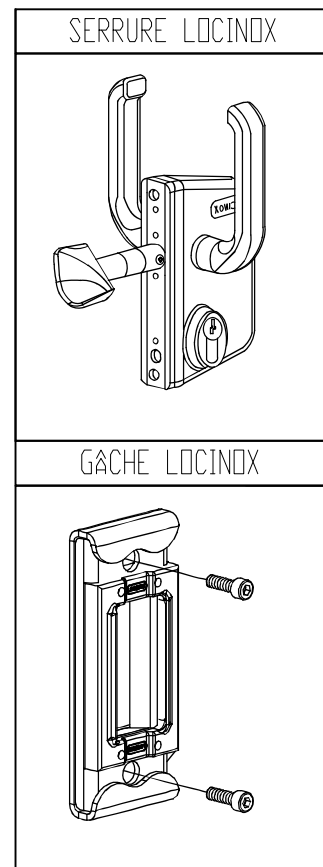

AUTOPORTANT A100 POTEAUX: RECEPTION | GUIDAGE

SECTION DES POTEAUX = 100x100x2

POTEAU DE
RECEPTION

POTEAU DE
GUIDAGE

POTELET DE
RECEPTION

DIM FEUILLE A4
Scale VARIES