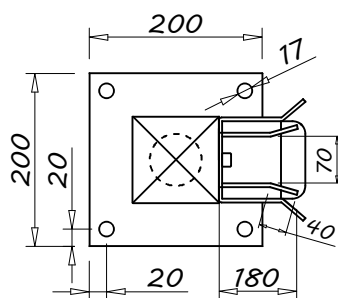

AUTOPORTANT A100 POTEAUX: RECEPTION | GUIDAGE

SECTION DES POTEAUX = 100x100x2

POTEAU DE
RECEPTION

POTEAU DE
GUIDAGE

POTELET DE
RECEPTION

DIM FEUILLE A4
Scale VARIES