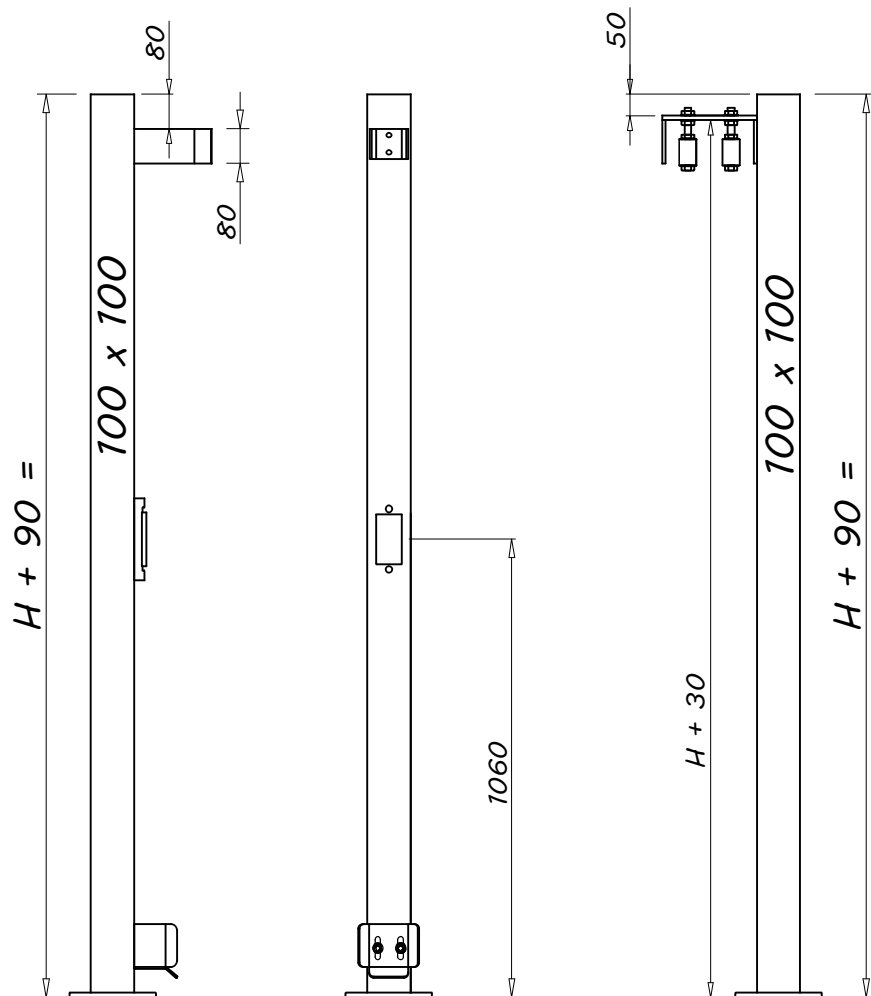

AUTOPORTANT A100 POTEAUX: RECEPTION | GUIDAGE

SECTION DES POTEAUX = 100x100x2

POTEAU DE
RECEPTION

POTEAU DE
GUIDAGE

POTELET DE
RECEPTION

DIM FEUILLE A4
Scale VARIES