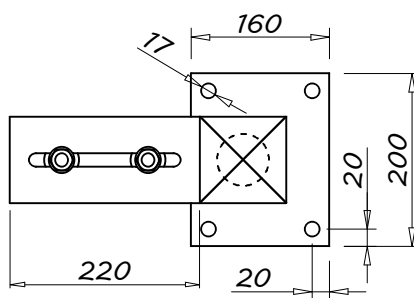

AUTOPORTANT A100 POTEAUX: RECEPTION | GUIDAGE

SECTION DES POTEAUX = 100x100x2

POTEAU DE
RECEPTION

POTEAU DE
GUIDAGE

POTELET DE
RECEPTION

DIM FEUILLE A4
Scale VARIES